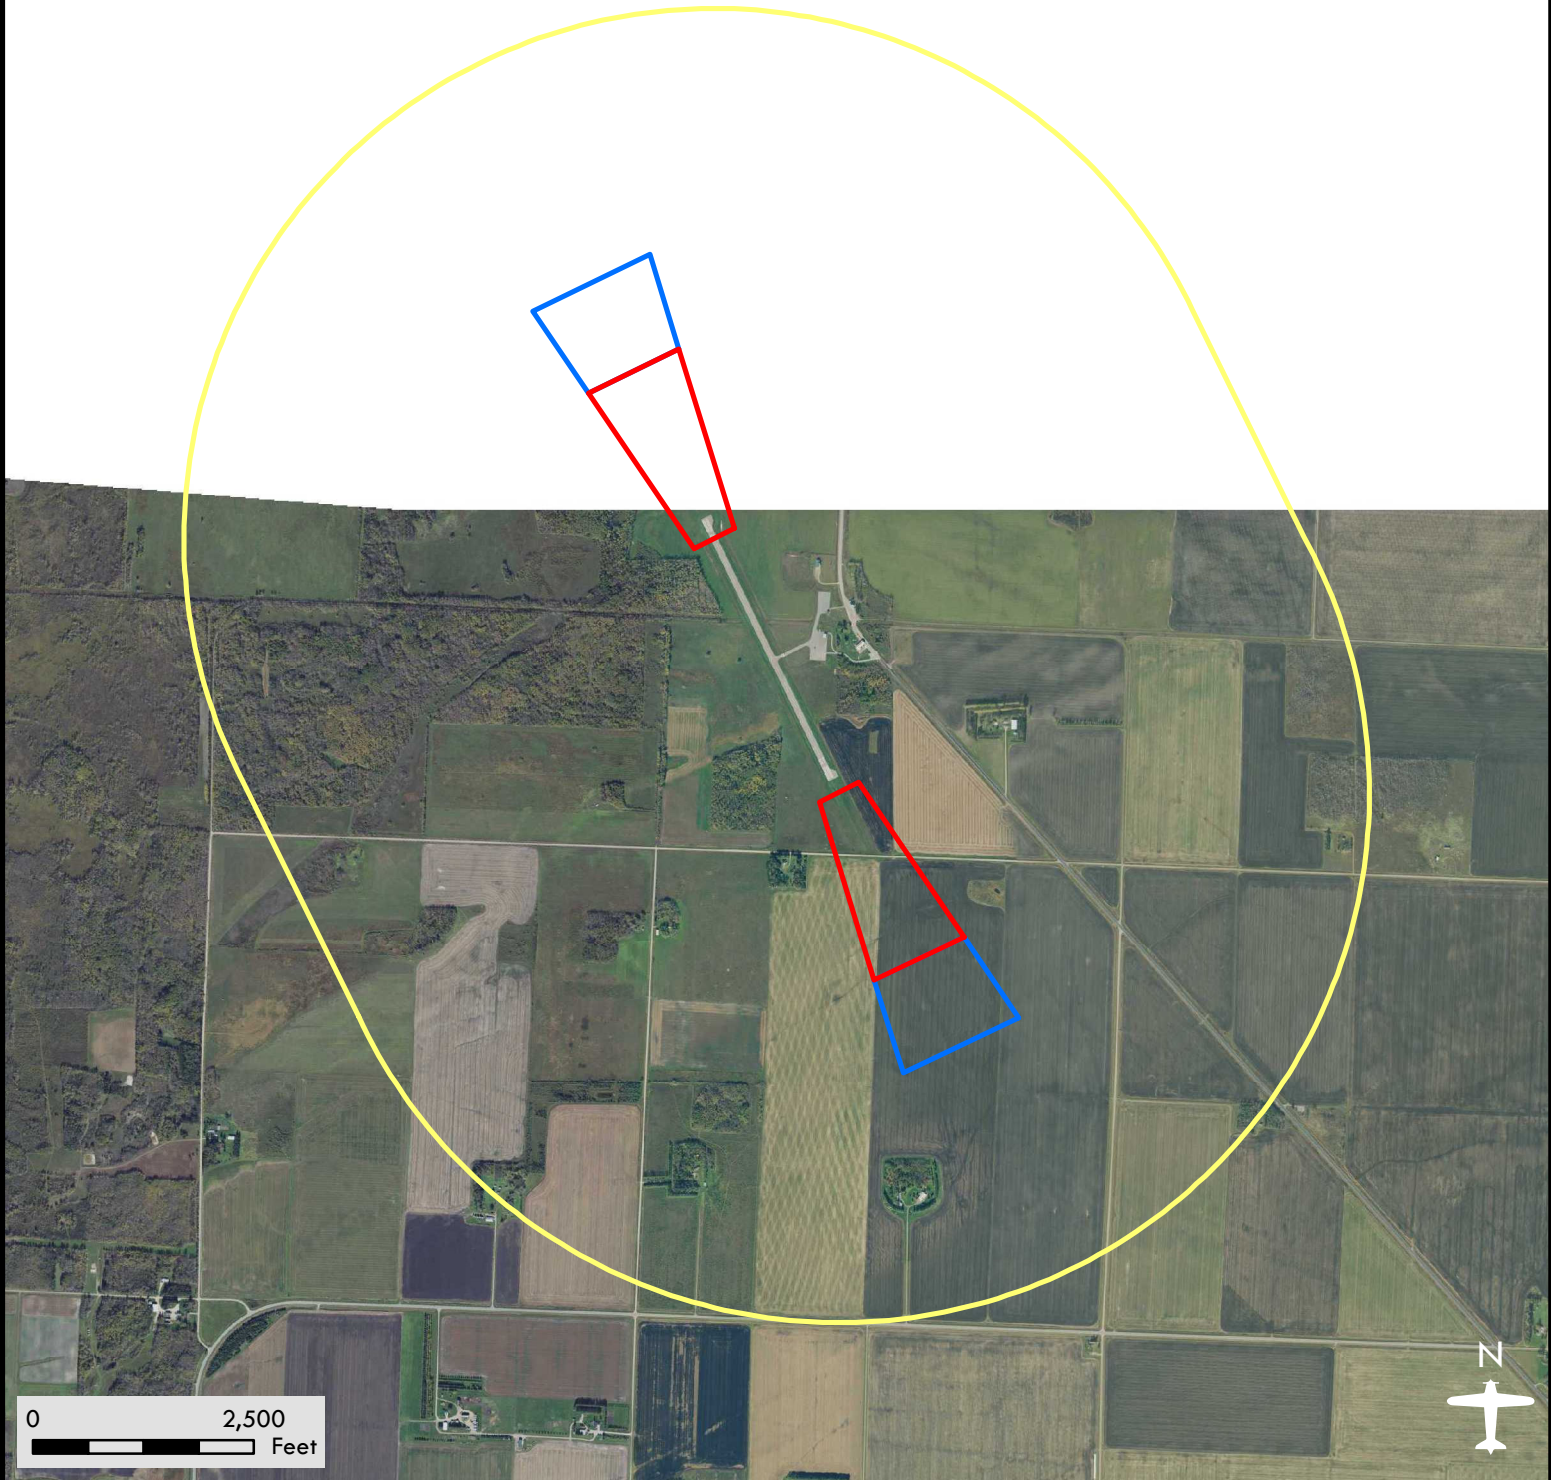

Piney-Pinecreek Border Airport

Airport Safety Zones

Date: 08/08/2018

Legend

-  Zone A
-  Zone B
-  Zone C

DISCLAIMER: This is not an official zoning map. To view the official map and ordinance for this airport, please visit the Airport Zoning Information Warehouse at <https://www.dot.state.mn.us/aero/planning/zoning-warehouse.html>. The State of Minnesota makes no representations or warranties expressed or implied, with respect to the reuse of the data provided herewith regardless of its format or the means of its transmission. There is no guarantee or representation to the user as to the accuracy, currency, suitability, or reliability of this data for any purpose. The user accepts the data "as is." The State of Minnesota assumes no responsibility for loss or damage incurred as a result of any user's reliance on this data. All maps and other material provided herein are protected by copyright. Permission is granted to copy and use the materials herein.