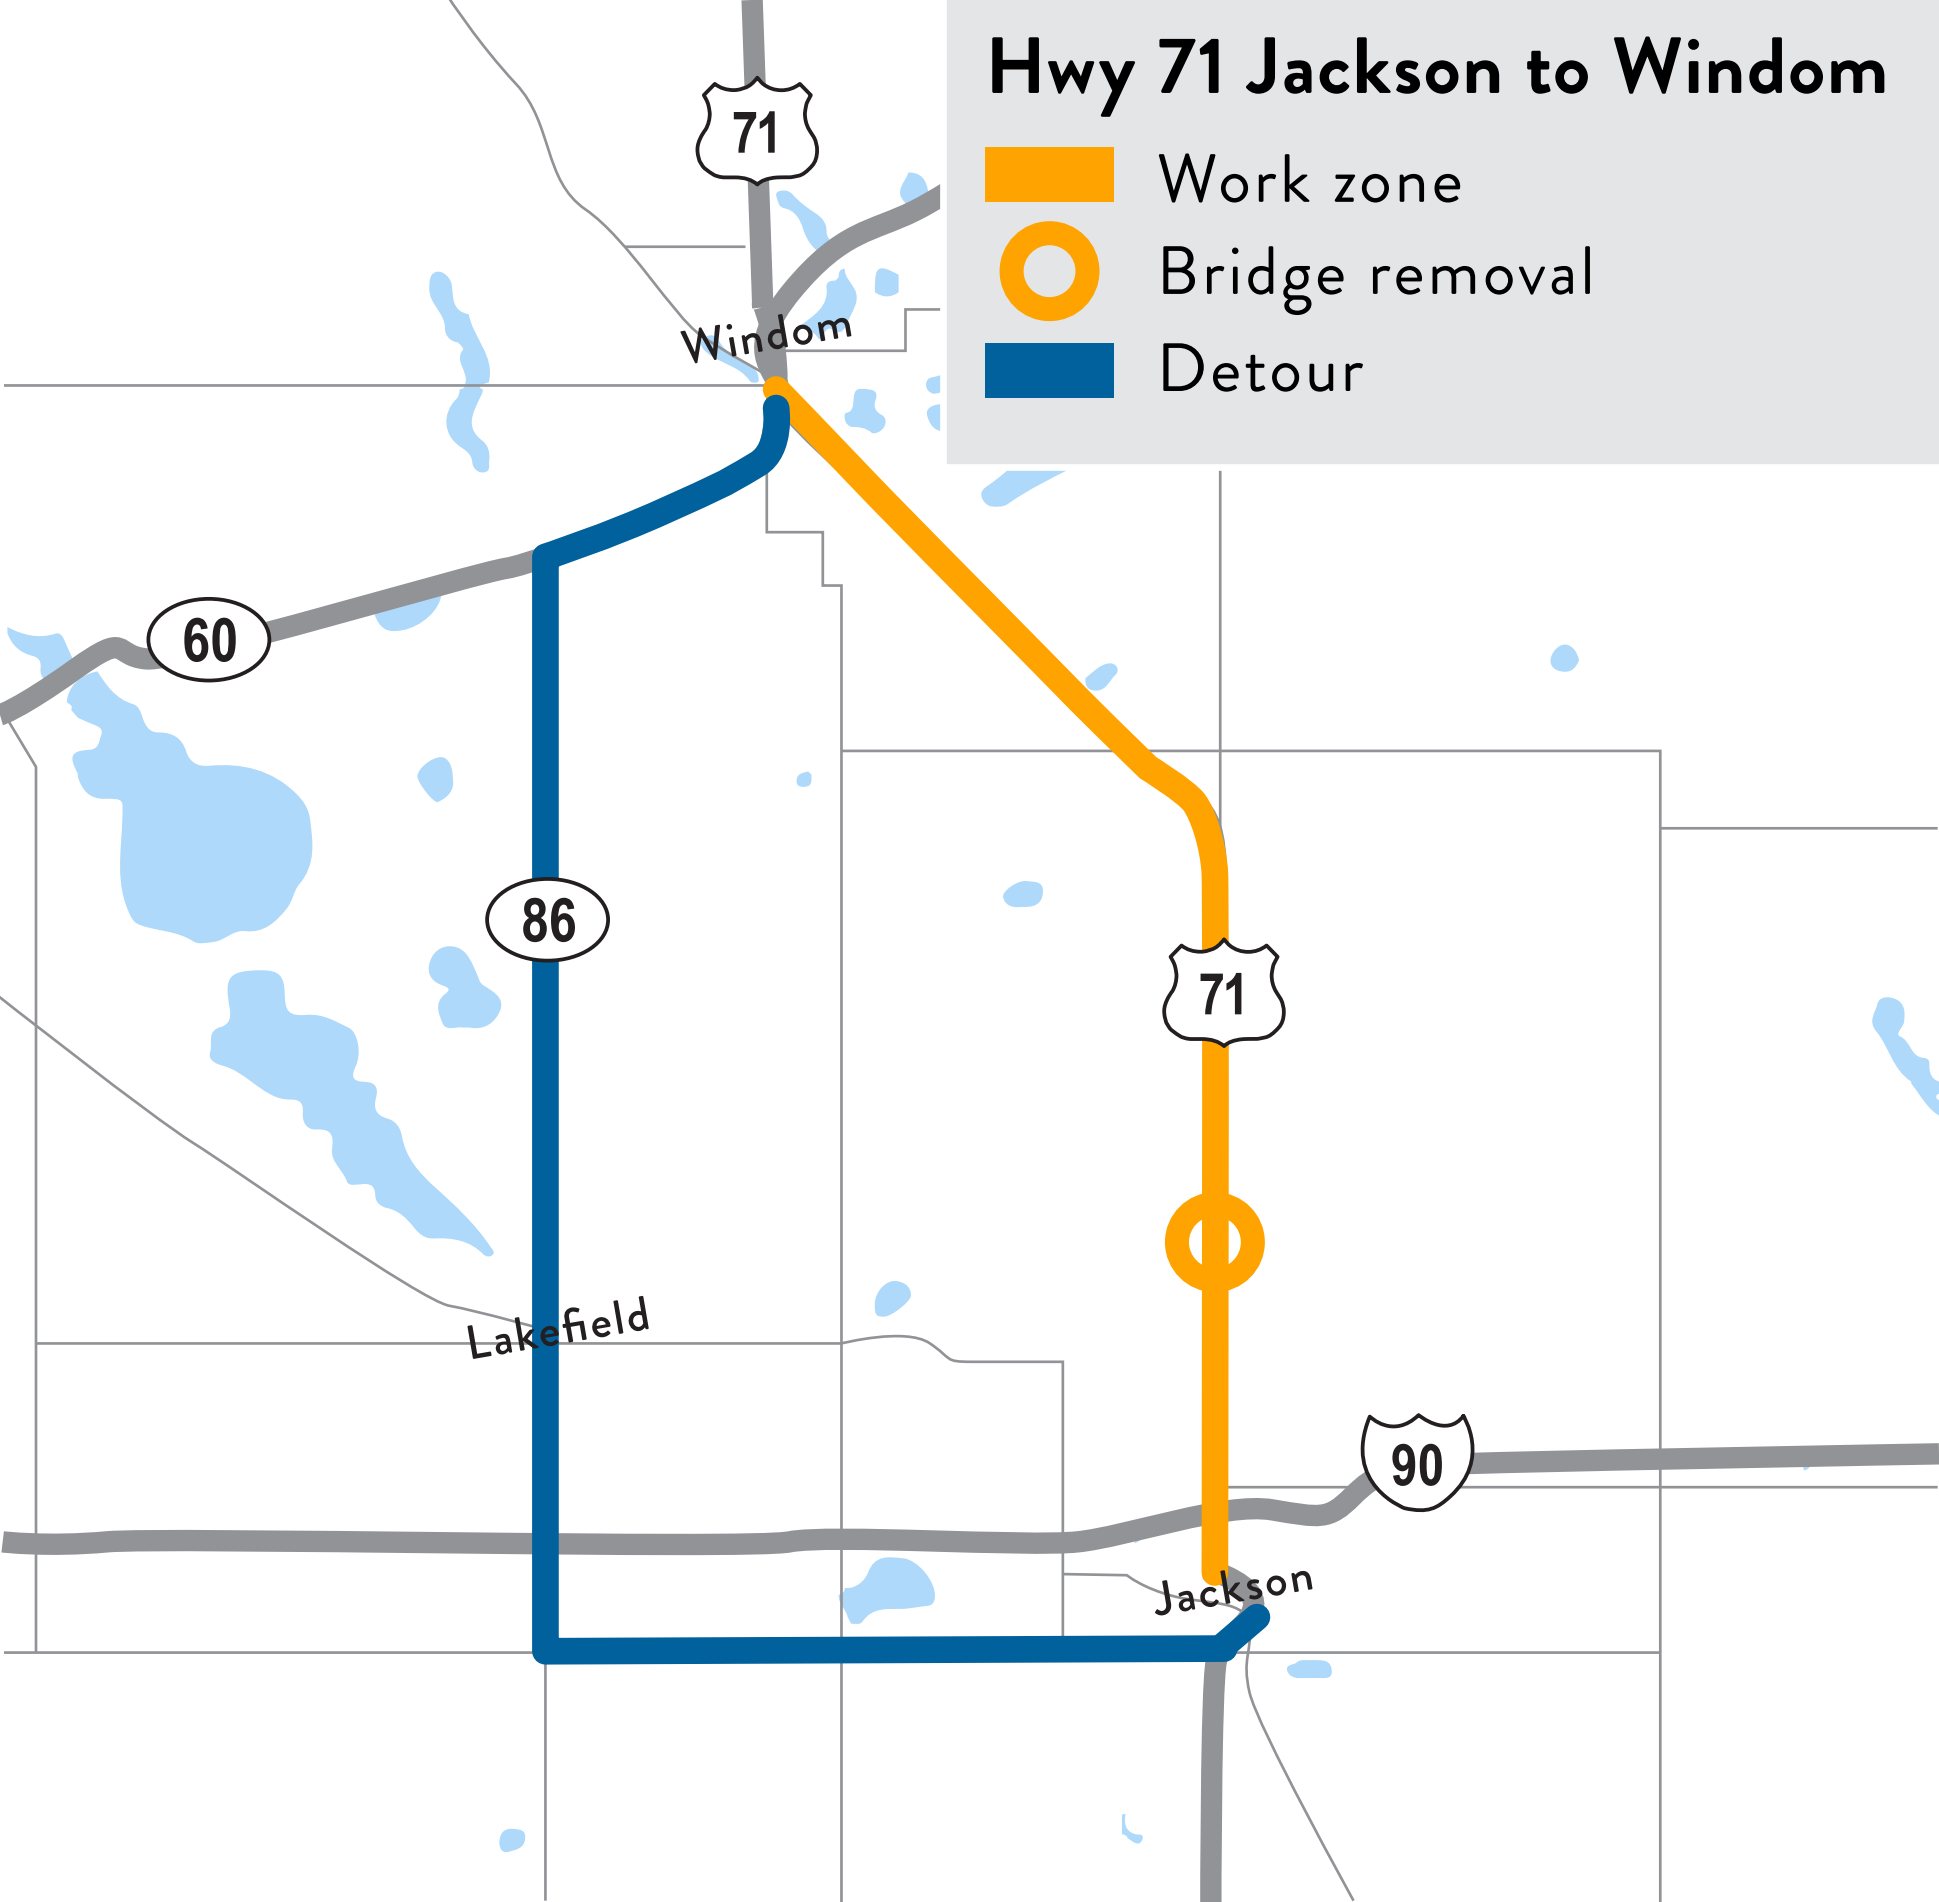

Hwy 71 Jackson to Windom

Work zone

Bridge removal

Detour

71

30

60

Windom

71

60

86

Hwy 71 Windom to Hwy 30

Work zone