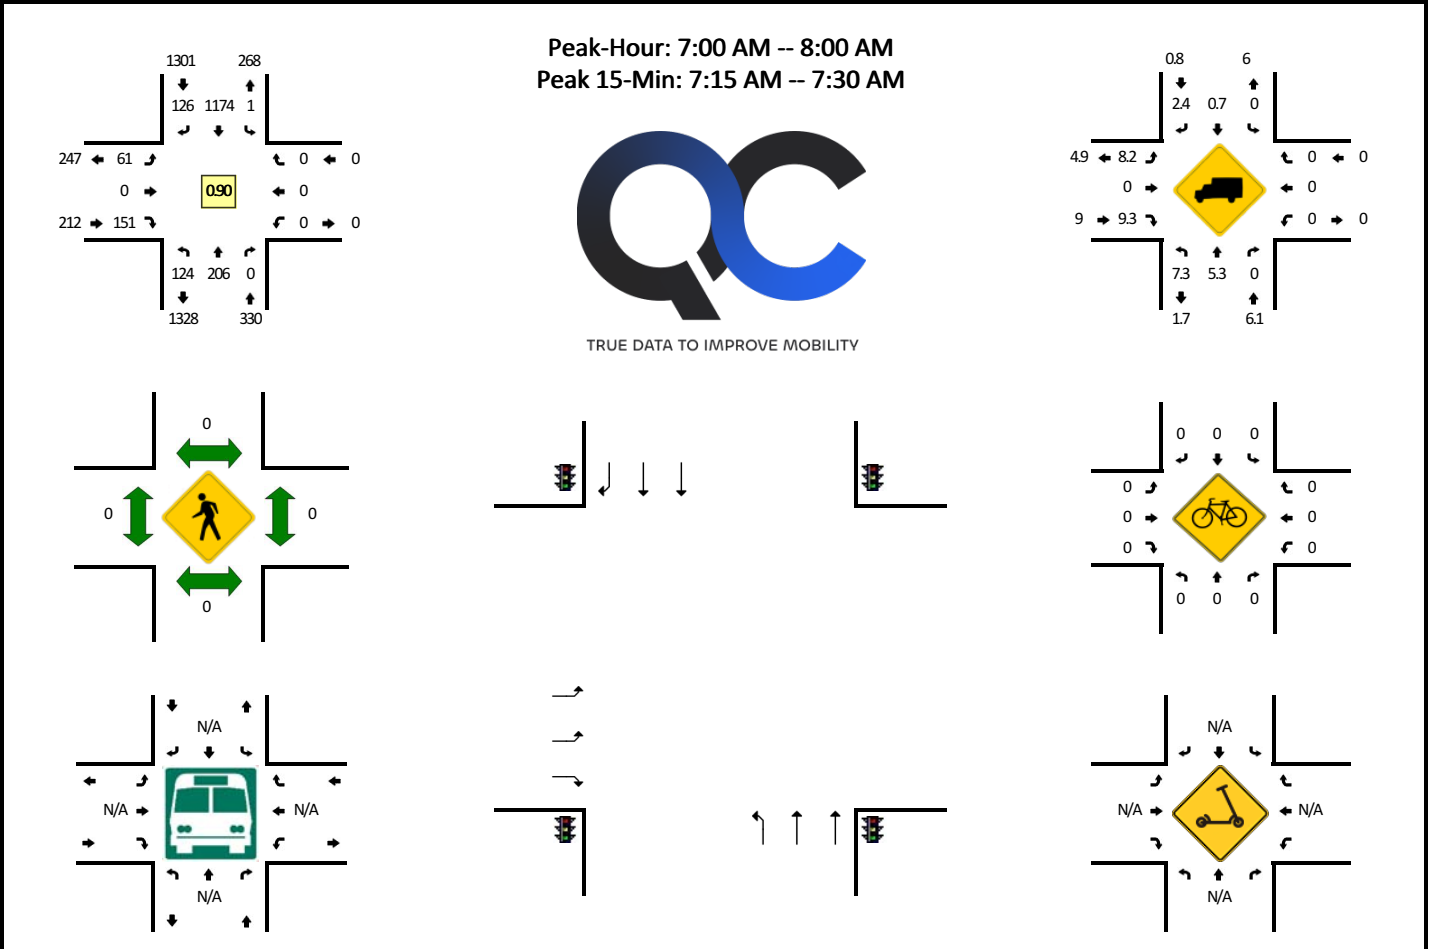

LOCATION: Radisson Rd NE -- 105th Ave NE
CITY/STATE: Blaine, MN

QC JOB #: 16374019
DATE: Thu, Oct 26 2023

15-Min Count Period Beginning At	Radisson Rd NE (Northbound)				Radisson Rd NE (Southbound)				105th Ave NE (Eastbound)				105th Ave NE (Westbound)				Total	Hourly Totals
	Left	Thru	Right	U	Left	Thru	Right	U	Left	Thru	Right	U	Left	Thru	Right	U		
7:00 AM	34	53	0	2	0	269	24	0	12	0	33	0	0	0	0	0	427	
7:15 AM	24	35	0	1	0	366	36	0	15	0	36	0	0	0	0	0	513	
7:30 AM	29	54	0	0	0	271	35	0	15	0	32	0	0	0	0	0	436	
7:45 AM	34	64	0	0	0	268	31	1	19	0	50	0	0	0	0	0	467	1843
8:00 AM	25	58	0	0	0	254	24	0	17	0	42	0	0	0	0	0	420	1836
8:15 AM	34	57	0	0	0	171	24	0	17	0	35	0	0	0	0	0	338	1661
8:30 AM	33	54	0	0	0	156	19	1	16	0	54	0	0	0	0	0	333	1558
8:45 AM	29	47	0	0	0	150	33	0	11	0	32	0	0	0	0	0	302	1393
Peak 15-Min Flowrates	Northbound				Southbound				Eastbound				Westbound				Total	
	Left	Thru	Right	U	Left	Thru	Right	U	Left	Thru	Right	U	Left	Thru	Right	U		
All Vehicles	96	140	0	4	0	1464	144	0	60	0	144	0	0	0	0	0	2052	
Heavy Trucks	16	12	0		0	0	4		4	0	16		0	0	0		52	
Buses																		
Pedestrians	0	0			0	0			0	0			0	0			0	
Bicycles	0	0			0	0			0	0			0	0			0	
Scoters																		