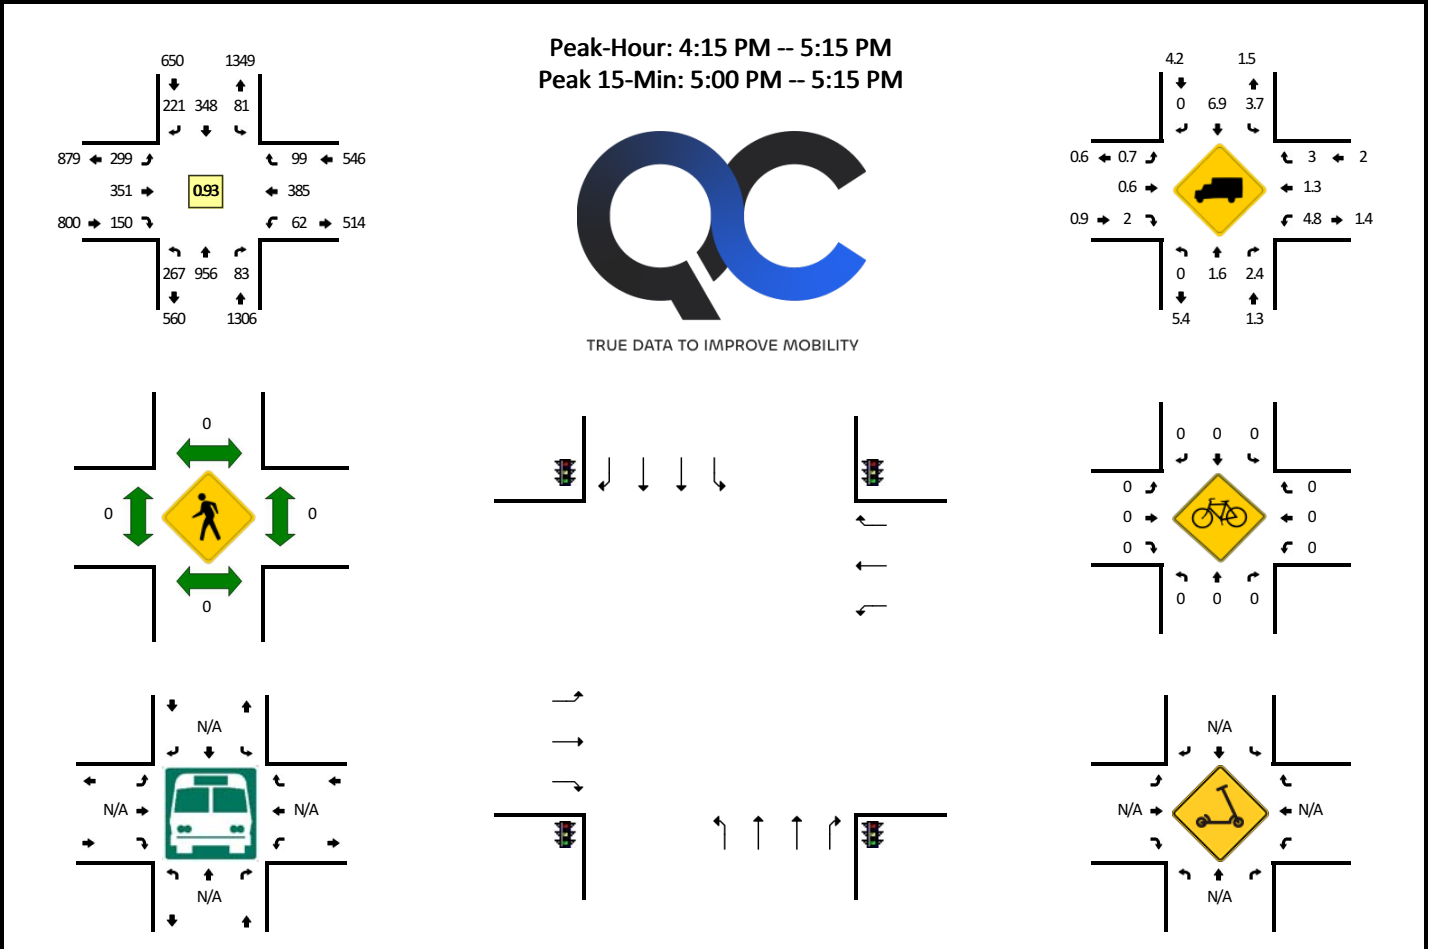

LOCATION: Radisson Rd NE -- 109th Ave NE
CITY/STATE: Blaine, MN

QC JOB #: 16374014
DATE: Thu, Oct 26 2023

15-Min Count Period Beginning At	Radisson Rd NE (Northbound)				Radisson Rd NE (Southbound)				109th Ave NE (Eastbound)				109th Ave NE (Westbound)				Total	Hourly Totals
	Left	Thru	Right	U	Left	Thru	Right	U	Left	Thru	Right	U	Left	Thru	Right	U		
4:00 PM	67	231	28	0	16	82	62	0	73	75	35	2	22	81	29	0	803	
4:15 PM	74	218	21	0	18	80	57	0	71	103	41	2	13	88	23	0	809	
4:30 PM	72	269	24	0	19	94	47	1	68	81	36	0	12	89	28	0	840	
4:45 PM	44	189	18	0	19	84	63	0	81	79	32	4	15	117	21	0	766	3218
5:00 PM	77	280	20	0	24	90	54	0	73	88	41	0	22	91	27	0	887	3302
5:15 PM	60	205	25	0	18	84	59	0	57	71	34	1	21	89	24	0	748	3241
5:30 PM	50	168	19	0	17	82	59	0	80	75	33	3	15	85	24	0	710	3111
5:45 PM	39	142	19	0	16	92	55	0	62	86	34	1	17	74	11	0	648	2993
Peak 15-Min Flowrates	Northbound				Southbound				Eastbound				Westbound				Total	
	Left	Thru	Right	U	Left	Thru	Right	U	Left	Thru	Right	U	Left	Thru	Right	U		
All Vehicles	308	1120	80	0	96	360	216	0	292	352	164	0	88	364	108	0	3548	
Heavy Trucks	0	12	0		4	16	0		0	0	0		4	0	4		40	
Buses																		
Pedestrians		0				0				0				0				0
Bicycles	0	0	0		0	0	0		0	0	0		0	0	0		0	
Scoters																		